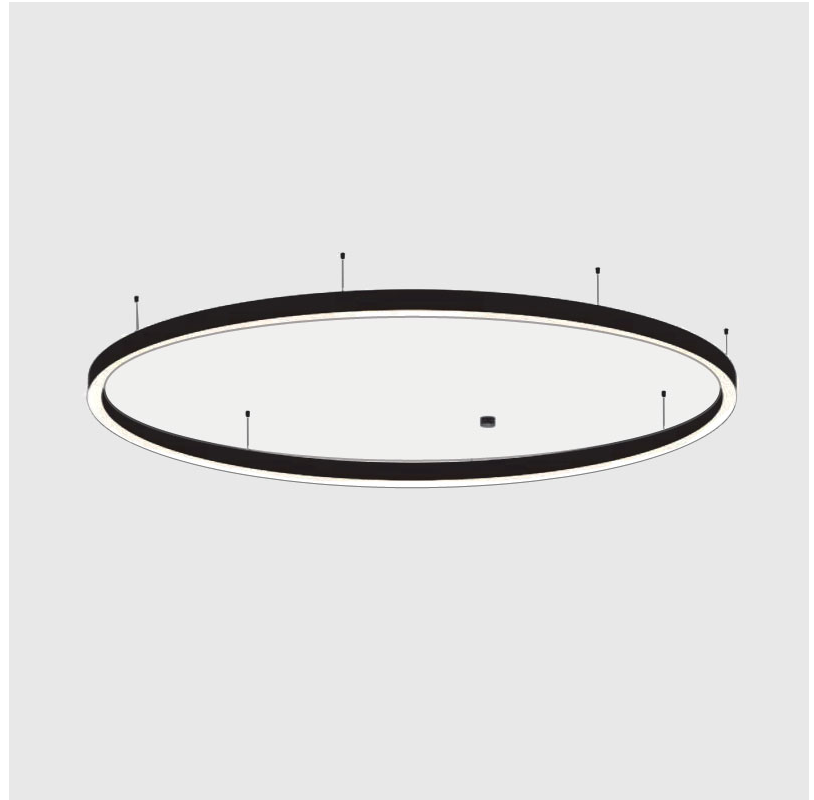

GENERAL

Series: Glorious
Subseries: Glorious 65
Partner: Prolicht
Division: Architectural
Installation: Suspension
Product Type: Pendant
Mounting Location: Ceiling
Light Distribution: Direct

PHYSICAL

Shape: Round
Diameter (mm): 3000
Diameter (in): 118 1/8
Depth (mm): 90
Depth (in): 3 9/16
Max. Overall Height (mm): 2090
Max. Overall Height (in): 82 7/16
Weight (kg): 27.55
Weight (lbs): 60.75
Diffuser: [PMMA - Opal / Microprism / Clear Microprism](#)
Fixture Finish: [SSR / BKV / CWI / CRY / HAB / UFT / ITA / RUA / FTG / MYG / LOD / PUS / FRO / FUP / KIA / POP / BLS / SPG / MEY / GOH / CHC / COM / ABZ / JAG / OBR / MOS / ROR](#)
Fixture Material: [PMMA / Aluminum](#)
Cable Details: [2000mm/78 3/4" or 6000mm/236 1/4" Cable Transparent](#)

ELECTRICAL

Lamp Type: LED (Zhaga Standard)
Input Wattage (W): 208.4
Total Output Wattage (W): 192
Dimming: [Tri-Mode (Non-Dimming and Phase Dimming (120Vac only) and 0-10V Dimming)](#)
Driver Included: Yes
Driver Location: Integrated
Driver Type: Constant Current - Universal
Driver Class: Class 2
Input Voltage (V): 120 - 277
Constant Current (MA): 350

LED

Color Temperature (°K): [2700 / 3000 / 3500 / 4000](#)
Max. Delivered Lumen (lm): Max 28590
Nominal Lumen (lm): Max 34529
CRI: >90 CRI
Efficiency (%): 88
Lamp Life (hrs): 50000

OPTICAL

RATINGS AND CERTIFICATIONS

Certified By: Certified for North American Standards
IP rating: IP20