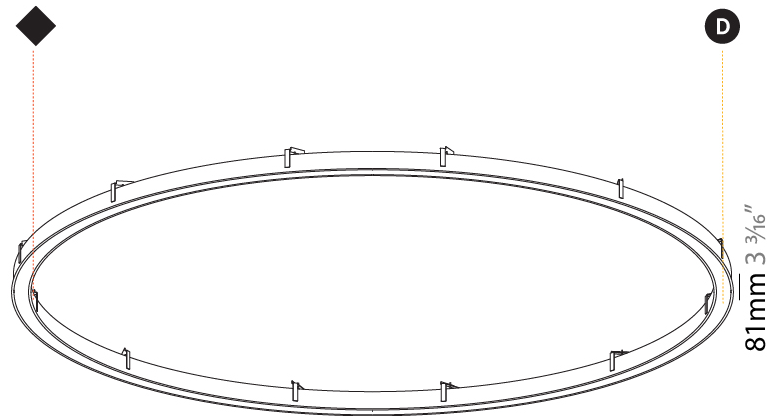

Shape: Round
 Diameter (mm): 3000
 Diameter (in): 118 1/8
 Depth (mm): 90
 Depth (in): 3 9/16
 Max. Overall Height (mm): 2090
 Max. Overall Height (in): 82 7/16
 Weight (kg): 27.55
 Weight (lbs): 60.75
 Diffuser: [PMMA - Opal / Microprism / Clear Microprism](#)
 Fixture Finish: [SSR / BKV / CWI / CRY / HAB / UFT / ITA / RUA / FTG / MYG / LOD / PUS / FRO / FUP / KIA / POP / BLS / SPG / MEY / GOH / CHC / COM / ABZ / JAG / OBR / MOS / ROR](#)
 Fixture Material: [PMMA / Aluminum](#)
 Cable Details: [2000mm/78 3/4" or 6000mm/236 1/4" Cable Transparent](#)

PHYSICAL

Shape: Round
 Diameter (mm): 3016
 Diameter (in): 118 3/4
 Height (mm): 81
 Height (in): 3 3/16
 Min. Recessing Depth (mm): 120
 Min. Recessing Depth (in): 4 3/4
 Weight (kg): 27.132
 Weight (lbs): 59.69
 Diffuser: PMMA - Opal / Microprism / Clear Microprism
 Fixture Finish: SSR / BKV / CWI / CRY / HAB / UFT / ITA / RUA / FTG / MYG / LOD / PUS / FRO / FUP / KIA / POP / BLS / SPG / MEY / GOH / CHC / COM / ABZ / JAG / OBR / MOS / ROR
 Fixture Material: PMMA / Aluminum
 Cut-out Measurements: Dia. 3007mm/118 3/8"

Certified By: Certified for North American Standards
 IP rating: IP20

Ø 2854mm 112 3/8"

Ø 3016mm 118 3/4"

3007mm x 2863mm
118 3/8" x 112 11/16"

120mm
4 3/4"

10 - 30mm
3/8" - 1 3/16"

PROJECT _____
 TYPE _____
 SPECIFIER _____
 QUANTITY _____
 DATE _____