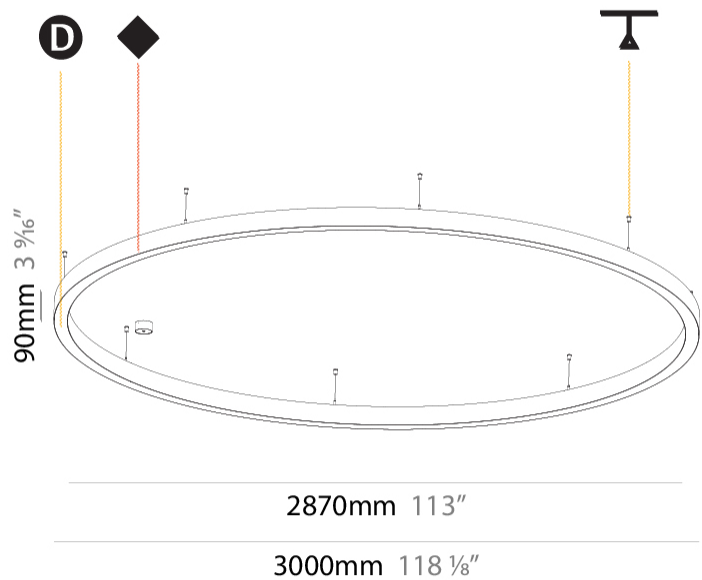

GENERAL

Series: Glorious
Subseries: Glorious 65
Partner: Prolicht
Division: Architectural
Installation: Suspension
Product Type: Pendant
Mounting Location: Ceiling
Light Distribution: Direct

PHYSICAL

Shape: Round
Diameter (mm): 3000
Diameter (in): 118 1/8
Depth (mm): 90
Depth (in): 3 9/16
Max. Overall Height (mm): 2090
Max. Overall Height (in): 82 7/16
Weight (kg): 27.55
Weight (lbs): 60.75
Diffuser: [PMMA - Opal / Microprism / Clear Microprism](#)
Fixture Finish: [SSR / BKV / CWI / CRY / HAB / UFT / ITA / RUA / FTG / MYG / LOD / PUS / FRO / FUP / KIA / POP / BLS / SPG / MEY / GOH / CHC / COM / ABZ / JAG / OBR / MOS / ROR](#)
Fixture Material: [PMMA / Aluminum](#)
Cable Details: [2000mm/78 3/4" or 6000mm/236 1/4" Cable Transparent](#)

ELECTRICAL

Lamp Type: LED (Zhaga Standard)
Input Wattage (W): 208.4
Total Output Wattage (W): 192
Dimming: [Tri-Mode (Non-Dimming and Phase Dimming (120Vac only) and 0-10V Dimming)](#)
Driver Included: Yes
Driver Location: Integrated
Driver Type: Constant Current - Universal
Driver Class: Class 2
Input Voltage (V): 120 - 277
Constant Current (MA): 350

LED

Color Temperature (°K): [2700 / 3000 / 3500 / 4000](#)
Max. Delivered Lumen (lm): Max 28590
Nominal Lumen (lm): Max 34529
CRI: >90 CRI
Efficiency (%): 88
Lamp Life (hrs): 50000

OPTICAL

RATINGS AND CERTIFICATIONS

Certified By: Certified for North American Standards
IP rating: IP20