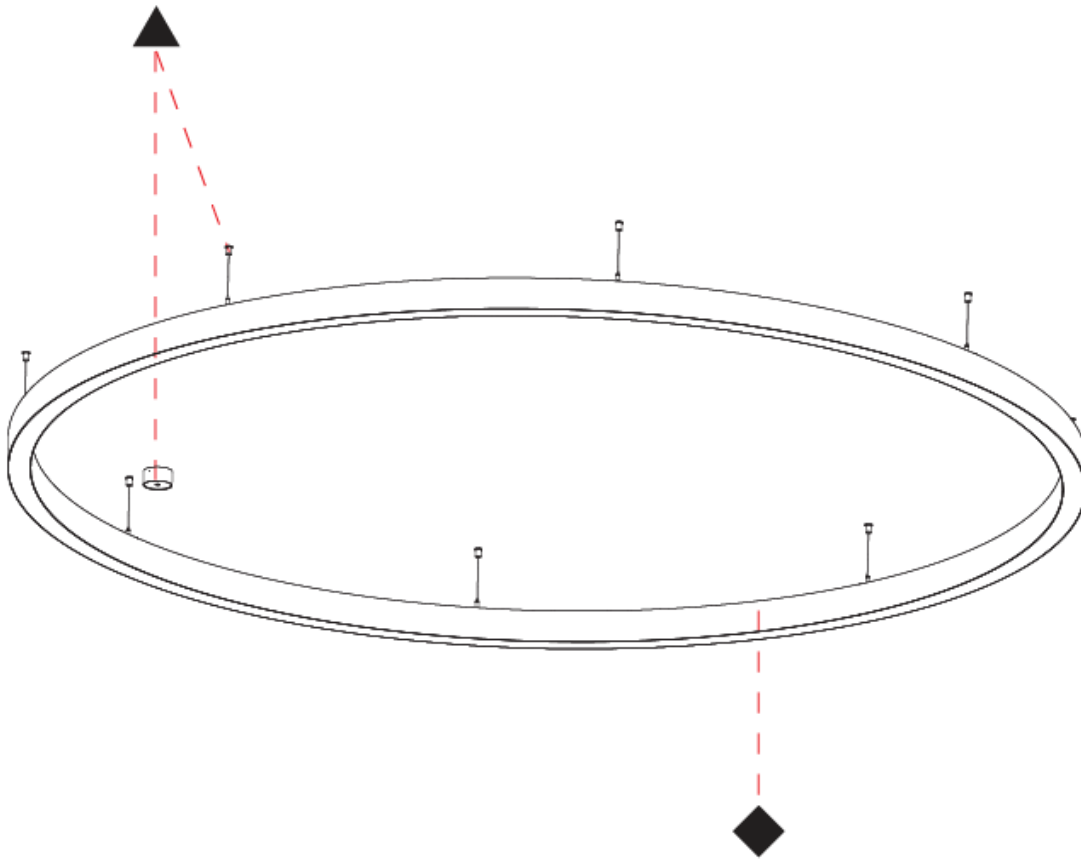

GLORIOUS 65 SUSPENSION

A30553-

PROJECT	_____
TYPE	_____
SPECIFIER	_____
QUANTITY	_____
DATE	_____

A